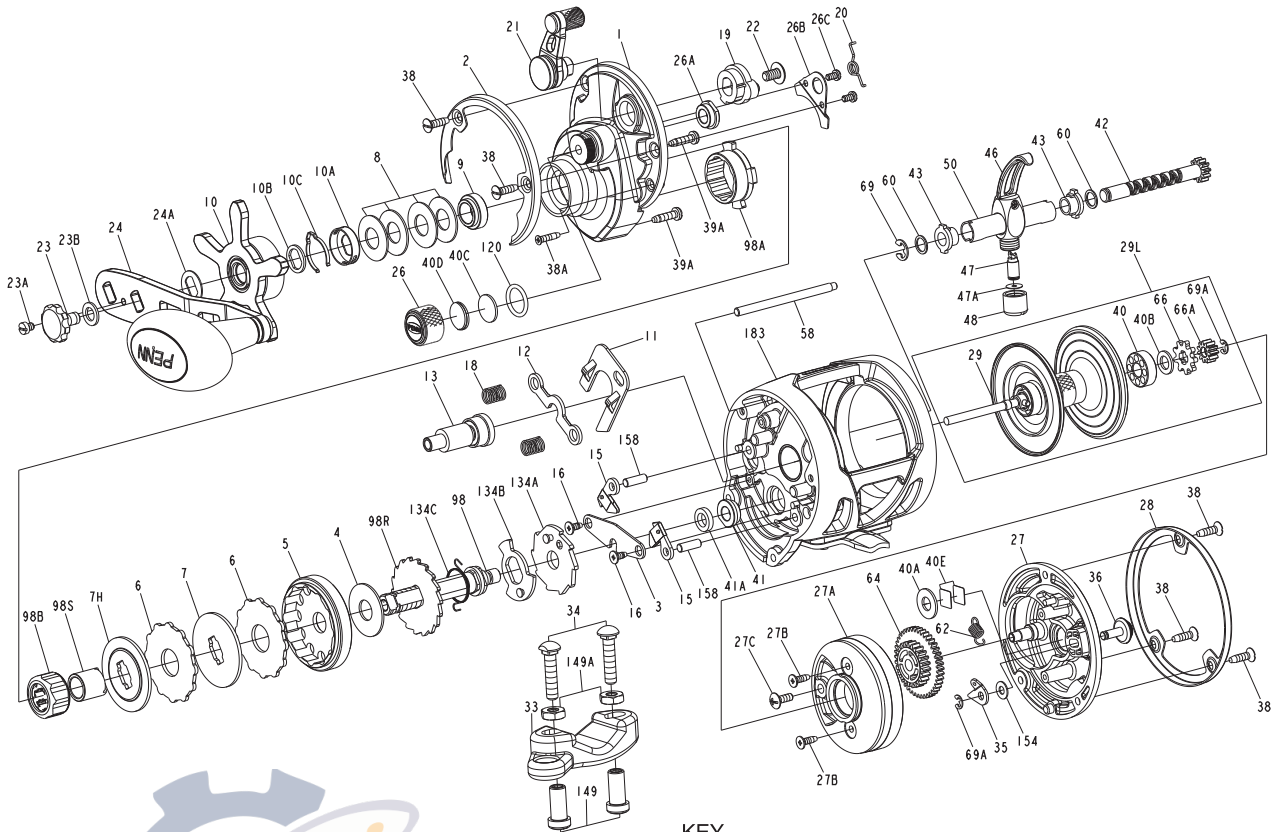

PARTS LIST FOR WAR15LWLH and WAR20LWLH
 REEL ASM. Nos. 1366187(WAR15LWLH)&1366192(WAR20LWLH)

KEY NO.	PART NO.	PENN STYLE NO.	DESCRIPTION	KEY NO.	PART NO.	PENN STYLE NO.	DESCRIPTION
1	1383088	1-WAR15LWLH	Right Side Plate Assembly(15)	35	1383037	35-WAR15LW	Click Tongue
1	1383089	1-WAR20LWLH	Right Side Plate Assembly(20)	36	1383038	36-WAR15LW	Click Button
2	1382975	2-WAR15LW	Right Side Ring	38	1383039	38-WAR15LW	Screw (5 req)
3	1384179	3-WAR15LW	Bridge	38A	1383040	38A-WAR15LW	Screw
4	1382976	4-WAR15LW	Drag Washer	39A	1383041	39A-WAR15LW	Screw(2req)
5	1383090	5-WAR15LWLH	Main Gear	40	1383042	40-WAR15LW	Ball Bearing
6	1382978	6-WAR15LW	Tabbed Drag Washer(2 req)	40A	1383043	40A-WAR15LW	Washer
7	1382999	7-WAR15LW	Keyed Metal Drag Washer	40B	1383044	40B-WAR15LW	Felt Washer
7H	1383000	7H-WAR15LW	Heavy Metal Drag Washer	40C	1383045	40C-WAR15LW	Washer, Acetal Thrust
8	1383001	8-WAR15LW	Spring Washer (4 req)	40D	1383046	40D-WAR15LW	Washer, Rubber Thrust
9	1384180	9-WAR15LW	Spacing Sleeve	40E	1383047	40E-WAR15LW	Thrust Washer (2req)
10	1383091	10-WAR15LWLH	Star Drag	41	1383048	41-WAR15LW	Bushing
10A	1383003	10A-WAR15LW	Star Click Retainer	41A	1384181	41A-WAR15LW	Bushing
10B	1383004	10B-WAR15LW	Star Click Washer	42	1383049	42-WAR15LW	Worm Shaft Assembly(15)
10C	1383005	10C-WAR15LW	Star Click Spring	42	1383050	42-WAR20LW	Worm Shaft Assembly(20)
11	1383092	11-WAR15LWLH	Eccentric Jack	43	1383051	43-WAR15LW	Worm Shaft Bushing(2req)
12	1383007	12-WAR15LW	Pinion Yoke	46	1383052	46-WAR15LW	Line Guide Assembly
13	1383275	13-WAR15LWLH	Pinion	47	1383053	47-WAR15LW	Line Guide Pawl
15	1383276	15-WAR15LWLH	Anti Reverse Dog(2 req)	47A	1383054	47A-WAR15LW	Pawl Shim
16	1383010	16-WAR15LW	Screw (2 req)	48	1383055	48-WAR15LW	Line Guide Nut
18	1383011	18-WAR15LW	Pinion Yoke Spring (2 req)	50	1383056	50-WAR15LW	Worm Shield(15)
19	1383093	19-WAR15LWLH	Eccentric	50	1383057	50-WAR20LW	Worm Shield(20)
20	1383013	20-WAR15LW	Eccentric Spring	58	1383058	58-WAR15LW	Line Guide Post(15)
21	1383014	21-WAR15LW	Eccentric Lever	58	1383059	58-WAR20LW	Line Guide Post(20)
22	1383015	22-WAR15LW	Eccentric Screw	60	1383060	60-WAR15LW	Worm Shaft Washer(2req)
23	1383016	23-WAR15LW	Handle Assembly Screw	62	1383061	62-WAR15LW	Spring
23A	1383017	23A-WAR15LW	Handle Lock Screw	64	1383062	64-WAR15LW	Idler Gear
23B	1383018	23B-WAR15LW	Handle Screw Washer	66	1383063	66-WAR15LW	Click Ratchet
24	1383019	24-WAR15LW	Handle Assembly	66A	1383064	66A-WAR15LW	Spool Gear
24A	1383020	24A-WAR15LW	Handle Thrust Washer	69	1383065	69-WAR15LW	Retainer Ring
26	1383021	26-WAR15LW	Spool Tension Control Cap	69A	1383066	69A-WAR15LW	Retainer Ring (2 req)
26A	1383022	26A-WAR15LW	Bushing	98	1383094	98-WAR15LWLH	Main Gear Shaft
26B	1383023	26B-WAR15LW	Clutch Retainer	98A	1383068	98A-WAR15LW	Clutch Housing
26C	1383024	26C-WAR15LW	Screw(2req)	98B	1384182	98B-WAR15LW	Clutch
27	1383277	27-WAR15LWLH	Left Side Plate(15)	98R	1383069	98R-WAR15LW	Anti Reverse Ratchet
27	1383278	27-WAR20LWLH	Left Side Plate(20)	98S	1383070	98S-WAR15LW	Clutch Sleeve
27A	1383027	27A-WAR15LW	Bearing Housing	120	1383071	120-WAR15LW	O-Ring
27B	1383028	27B-WAR15LW	Screw(2req)	134A	1383095	134A-WAR15LWLH	Clutch Recover Plate
27C	1383029	27C-WAR15LW	Screw	134B	1383096	134B-WAR15LWLH	Clutch Recover Support Plate
28	1383030	28-WAR15LW	Left Side Ring	134C	1383097	134C-WAR15LWLH	Clutch Recover Spring
29	1383031	29-WAR15LW	Spool (15)	149	1184702	149-045	Rod Clamp Nut (2 req)
29	1383032	29-WAR20LW	Spool (20)	149A	1184706	149-200	Hex Nut (2 req)
29L	1383033	29L-WAR15LW	Spool Assembly(15)	154	1383077	154-WAR15LW	Click Button Washer
29L	1383034	29L-WAR20LW	Spool Assembly(20)	158	1383078	158-WAR15LW	Dog Pin(2req)
33	1182754	33-113	Rod Clamp	183	1383279	183-WAR15LWLH	Frame Assembly(15)
34	1182788	34-045	Screw (2 req)	183	1383280	183-WAR20LWLH	Frame Assembly(20)